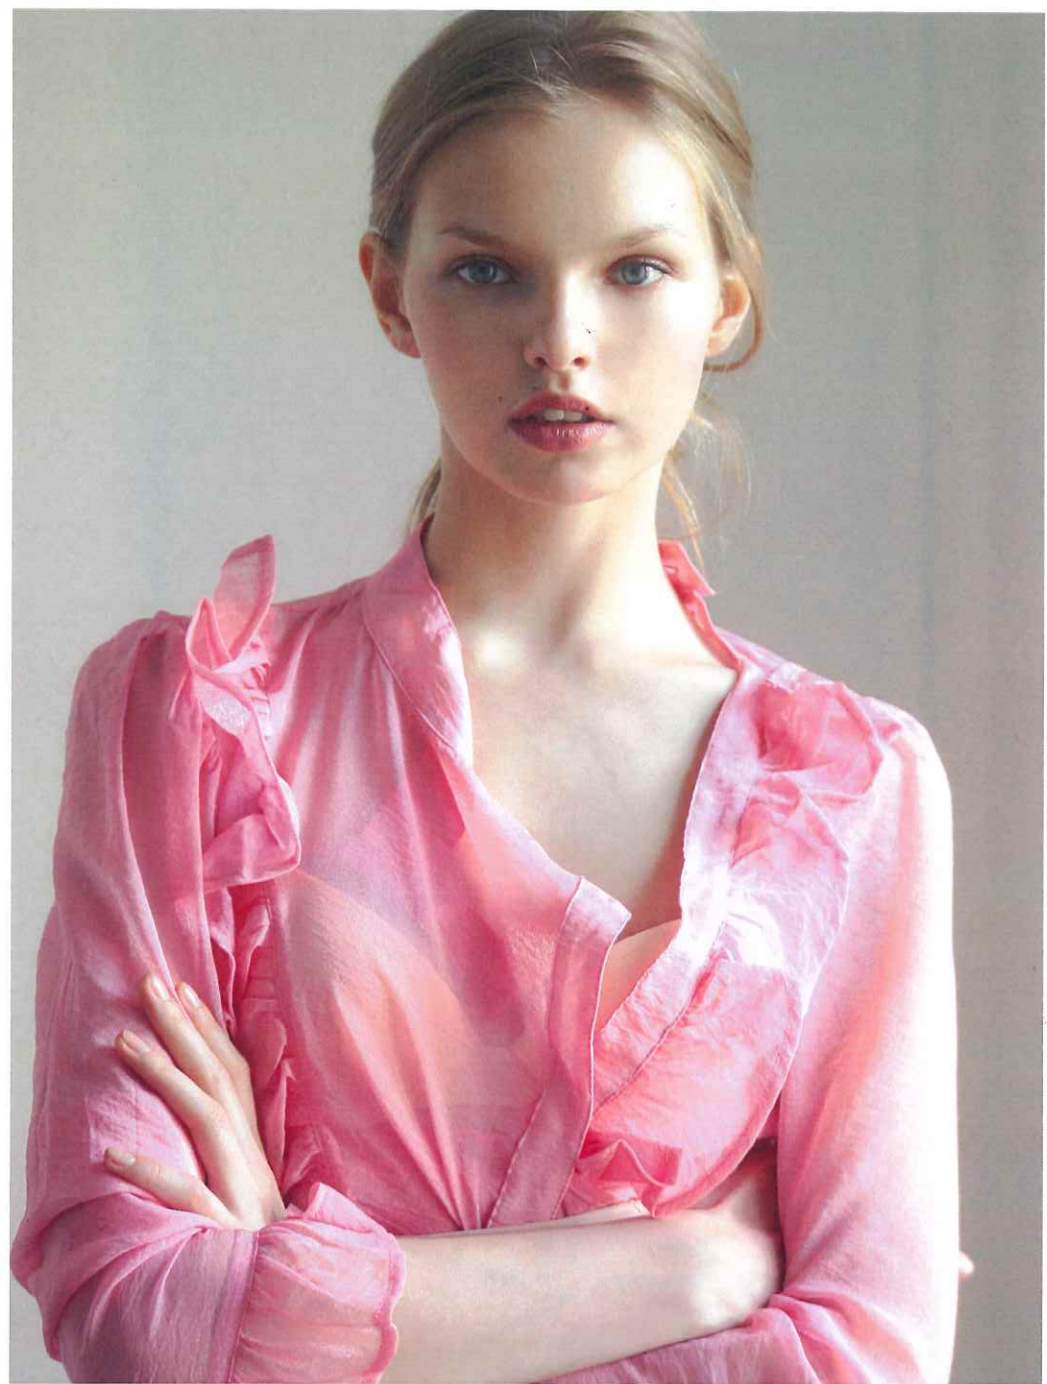

SELECT eve model management

DARIA S.